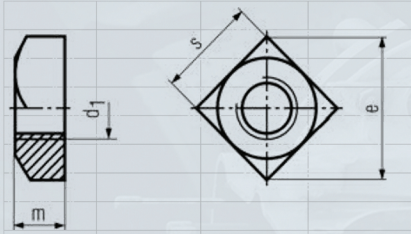

SQUARE_NUTS_DIN557

d_1	s	e	m
M5	8	11.3	4
M6	10	14.1	5
M8	13	18.4	6.5
M10	16	22.6	8
M12	18	25.4	10
M16	24	33.9	13

*All dimensions are in mm.